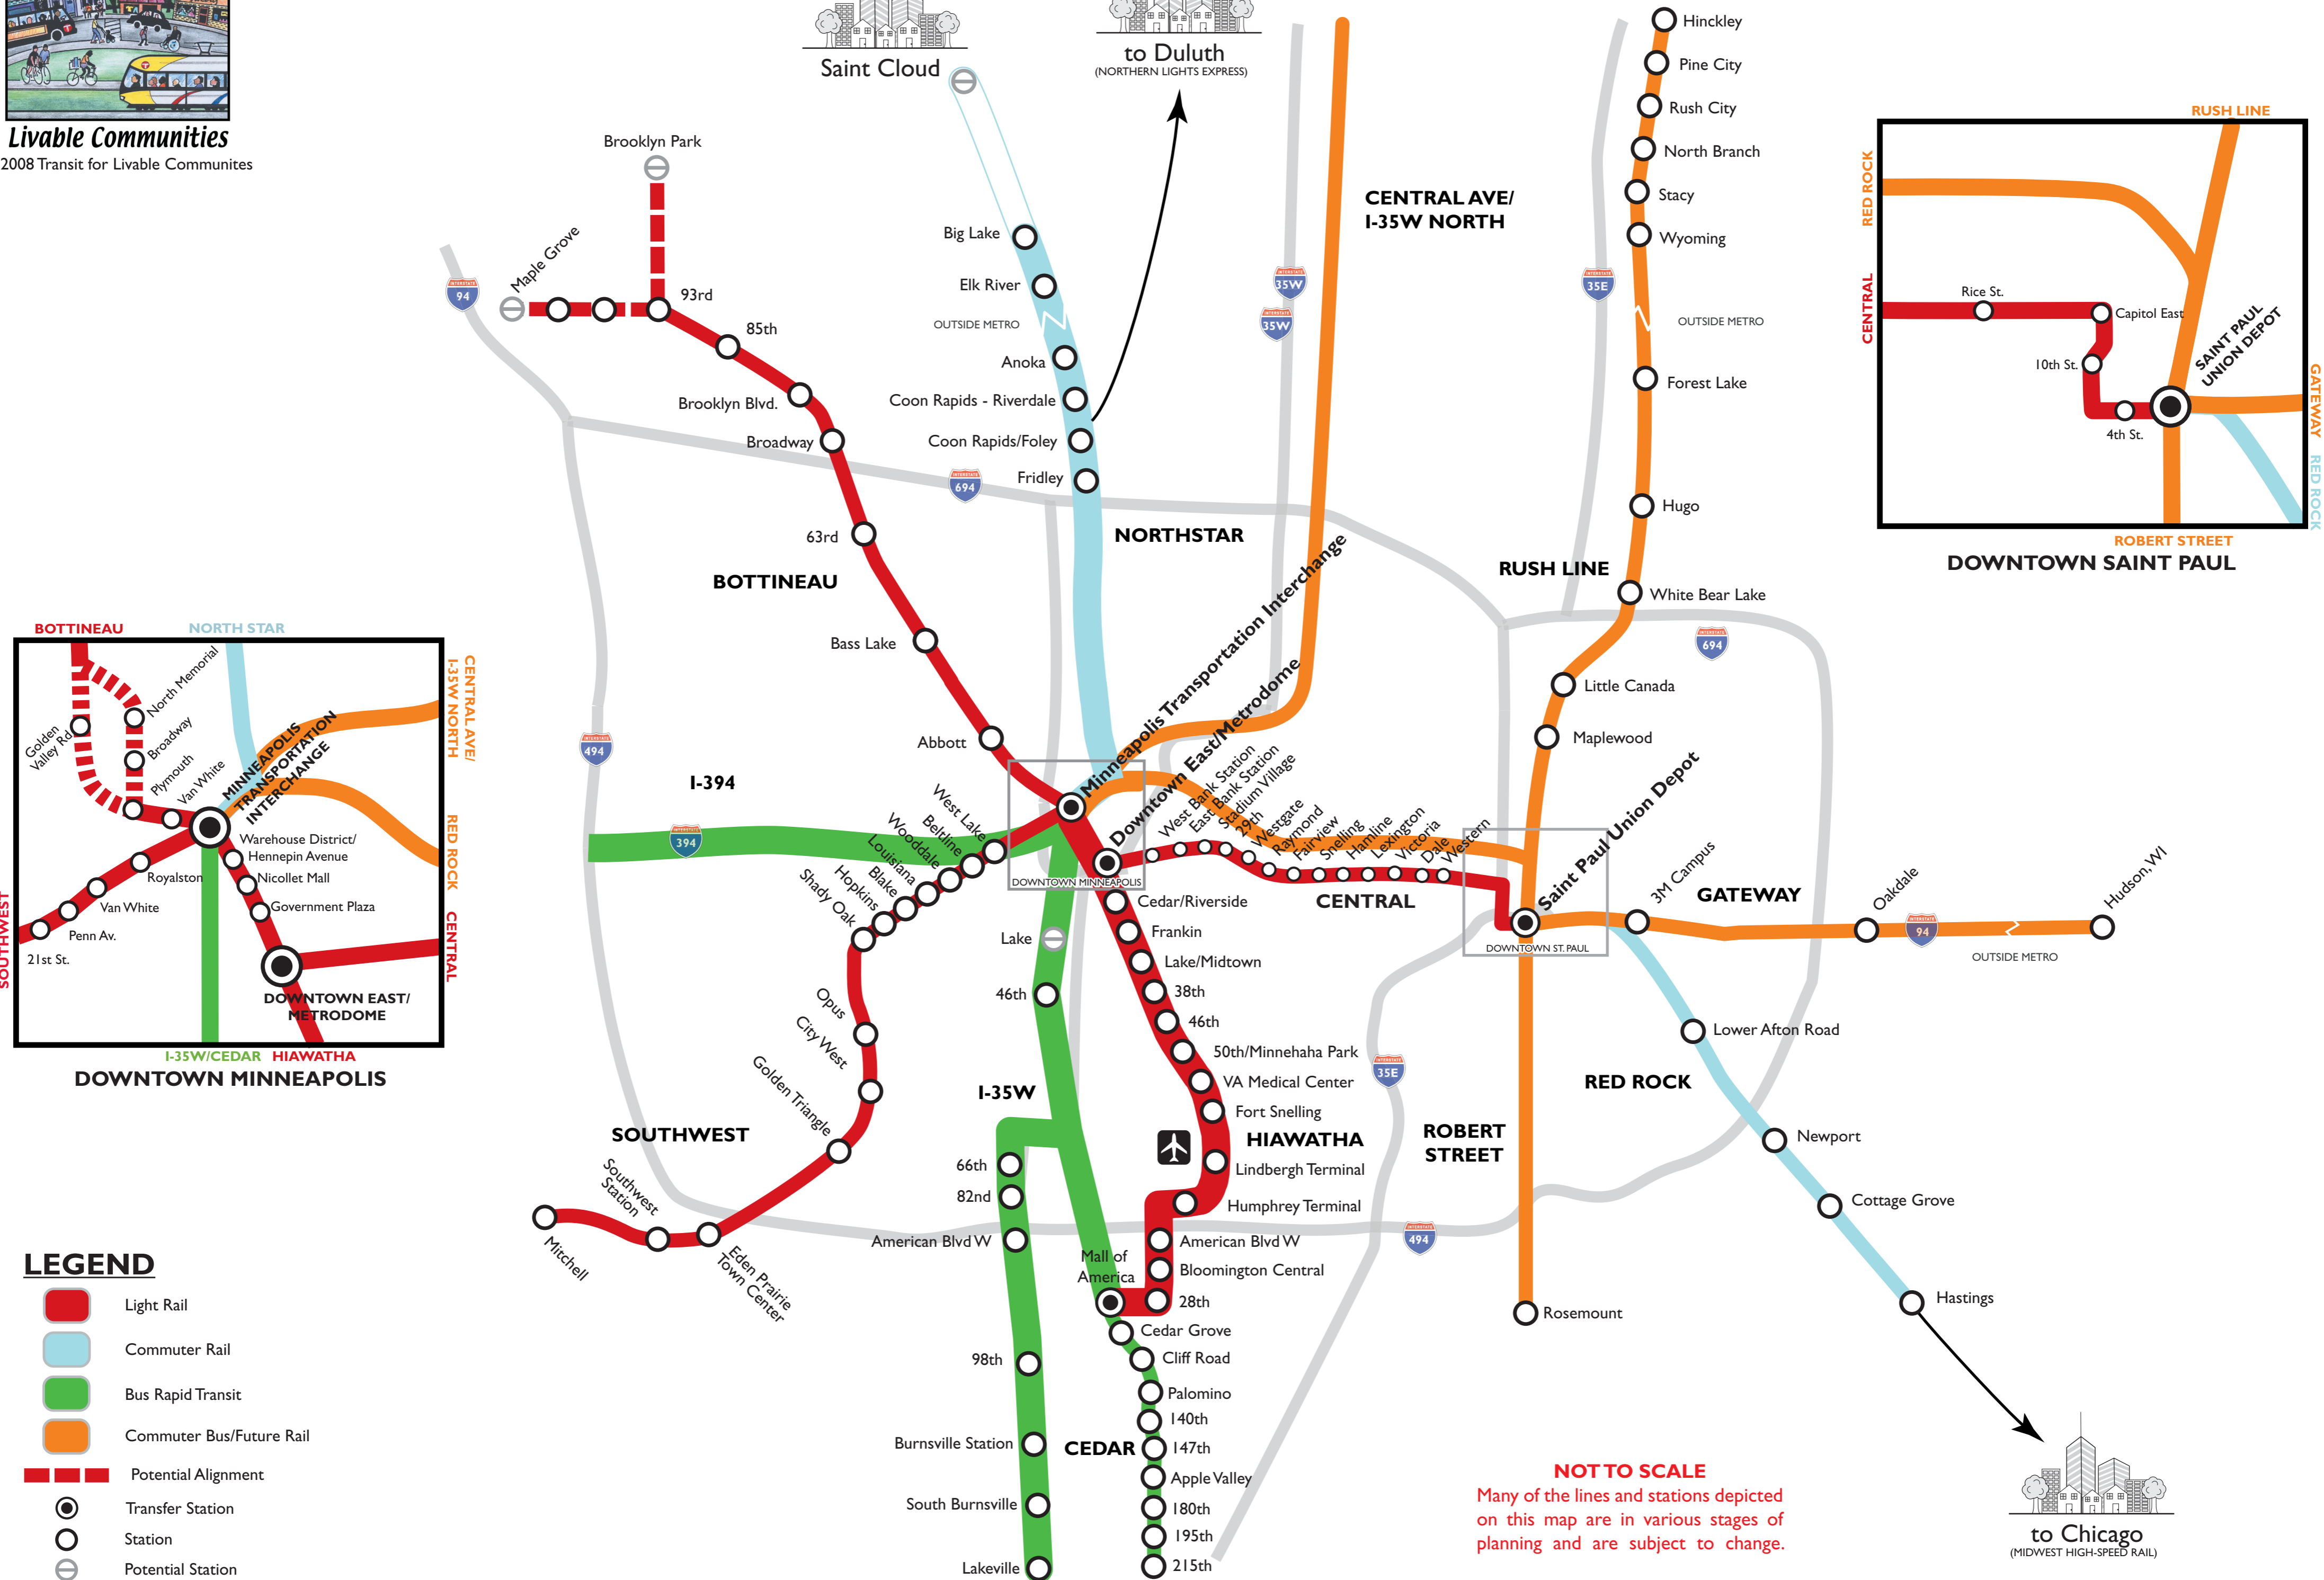

# Minneapolis-St. Paul Transitways 2020

**LEGEND**

- Light Rail
- Commuter Rail
- Bus Rapid Transit
- Commuter Bus/Future Rail
- Potential Alignment
- Transfer Station
- Station
- Potential Station

**NOT TO SCALE**  
 Many of the lines and stations depicted on this map are in various stages of planning and are subject to change.